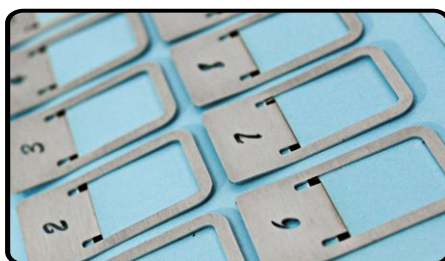

Bookmark-Glasses

MARTIA ART GROUP

نام محصول: نشان کتاب فلزی

ابعاد محصول: -

اقلام: -